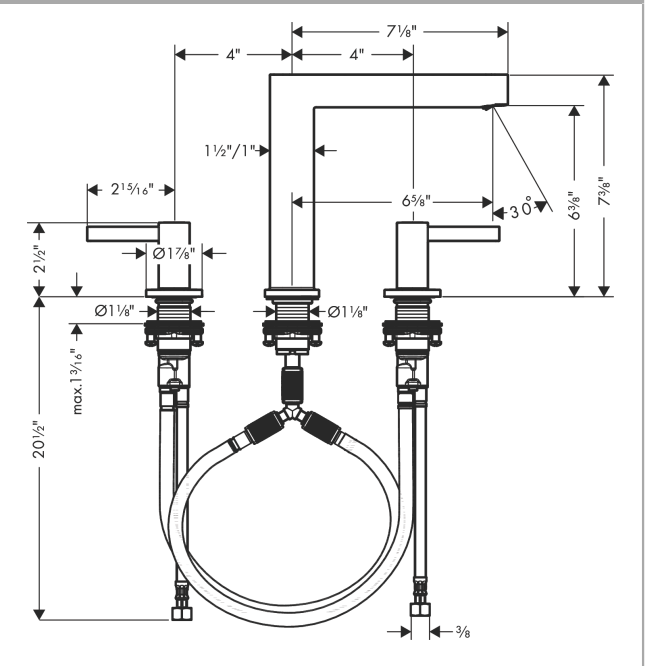

**Finoris**  
**Widespread Faucet 160 with Pop-Up Drain, 1.2 GPM**  
 Finishes : **matte white** Part no. : **76034701**

**Description**

**Features**

- Spray modes: Laminar spray
- Flow: 1.2 GPM (4.5 L/Min)
- 90° ceramic valves
- Does not include: Pop-up assembly

**Item details**

List Price \$ 886.00

**Technology**

**Design awards**

**Compliance**

**Product image**

**Scale drawing**

**Finoris**  
**Widespread Faucet 160 with Pop-Up Drain, 1.2 GPM**  
 Finishes : **matte white** Part no. : **76034701**

Exploded drawing

Year of production: >11/21

**Finoris****Widespread Faucet 160 with Pop-Up Drain, 1.2 GPM**Finishes : **matte white** Part no. : **76034701****Spare parts list**

Year of production: &gt;11/21

<b>Pos.</b>	<b>Description</b>	<b>Part no.</b>	<b>Price</b>	<b>PU</b>
1	spout cpl.	93972700	-	1
2	spray former	93973000	-	1
3	null	92913000	-	1
4	flat seal	98749000	-	1
5	O-ring 26x4	92191000	-	1
6	null	92909000	-	1
7	lever collar	97548000	-	1
8	hose connection angel	92905000	-	1
9	handle for hot water	93969700	-	1
10	handle for cold water	93970700	-	1
11	O-Ring 14x1,5	98201000	-	1
12	escutcheon for handle	92956700	-	1
13	O-ring 26x2,5	98216000	-	1
14	handle fixing set	98932000	-	1
15	shut off unit right closing	98817000	-	1
16	shut off unit left closing	95366000	-	1
17	null	92907000	-	1
18	null	92914000	-	1
19	O-ring 8x1,75	97827000	-	1
20	connection hose 18½" M8x0,75 3/8"	96321001	-	1
21	O-ring 7x1,5	98422000	-	1