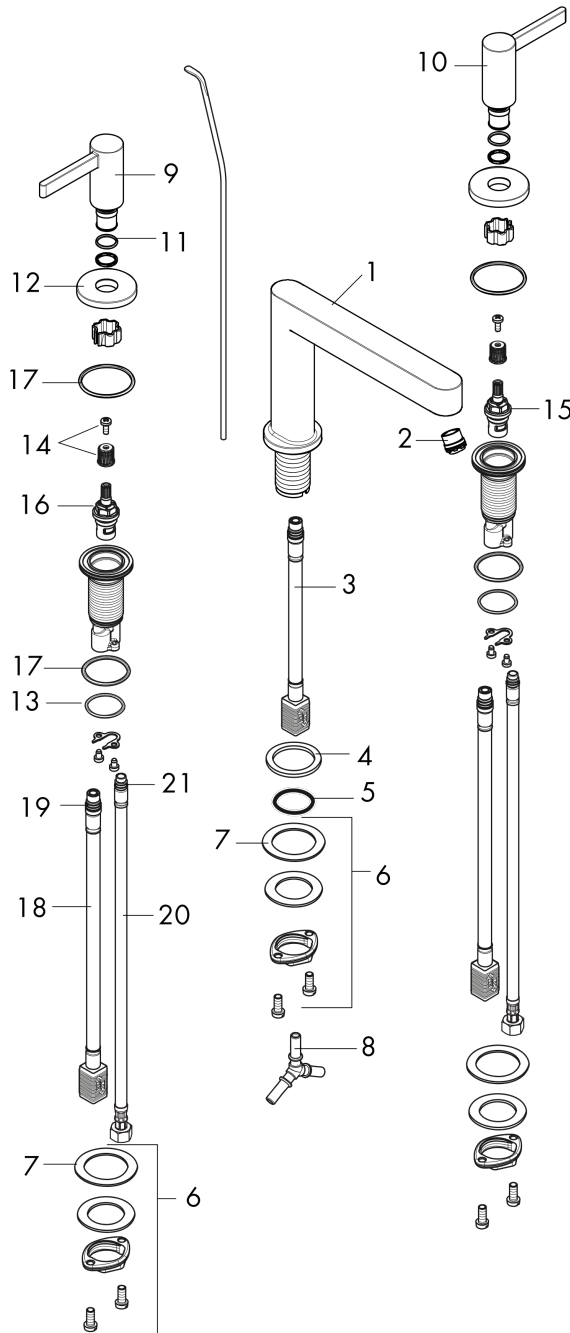

**Finoris**  
**Widespread Faucet 160 with Pop-Up Drain, 1.2 GPM**  
 Finishes : **matte white** Part no. : **76034701**

**Description**

**Features**

- Spray modes: Laminar spray
- Flow: 1.2 GPM (4.5 L/Min)
- 90° ceramic valves
- Does not include: Pop-up assembly

**Item details**

List Price \$ 886.00

**Technology**

**Design awards**

**Compliance**

**Product image**

**Scale drawing**

**Finoris**  
**Widespread Faucet 160 with Pop-Up Drain, 1.2 GPM**  
 Finishes : **matte white** Part no. : **76034701**

Exploded drawing

Year of production: >11/21

**Finoris****Widespread Faucet 160 with Pop-Up Drain, 1.2 GPM**Finishes : **matte white** Part no. : **76034701****Spare parts list**

Year of production: &gt;11/21

<b>Pos.</b>	<b>Description</b>	<b>Part no.</b>	<b>Price</b>	<b>PU</b>
1	spout cpl.	93972700	-	1
2	spray former	93973000	-	1
3	null	92913000	-	1
4	flat seal	98749000	-	1
5	O-ring 26x4	92191000	-	1
6	null	92909000	-	1
7	lever collar	97548000	-	1
8	hose connection angel	92905000	-	1
9	handle for hot water	93969700	-	1
10	handle for cold water	93970700	-	1
11	O-Ring 14x1,5	98201000	-	1
12	escutcheon for handle	92956700	-	1
13	O-ring 26x2,5	98216000	-	1
14	handle fixing set	98932000	-	1
15	shut off unit right closing	98817000	-	1
16	shut off unit left closing	95366000	-	1
17	null	92907000	-	1
18	null	92914000	-	1
19	O-ring 8x1,75	97827000	-	1
20	connection hose 18½" M8x0,75 3/8"	96321001	-	1
21	O-ring 7x1,5	98422000	-	1